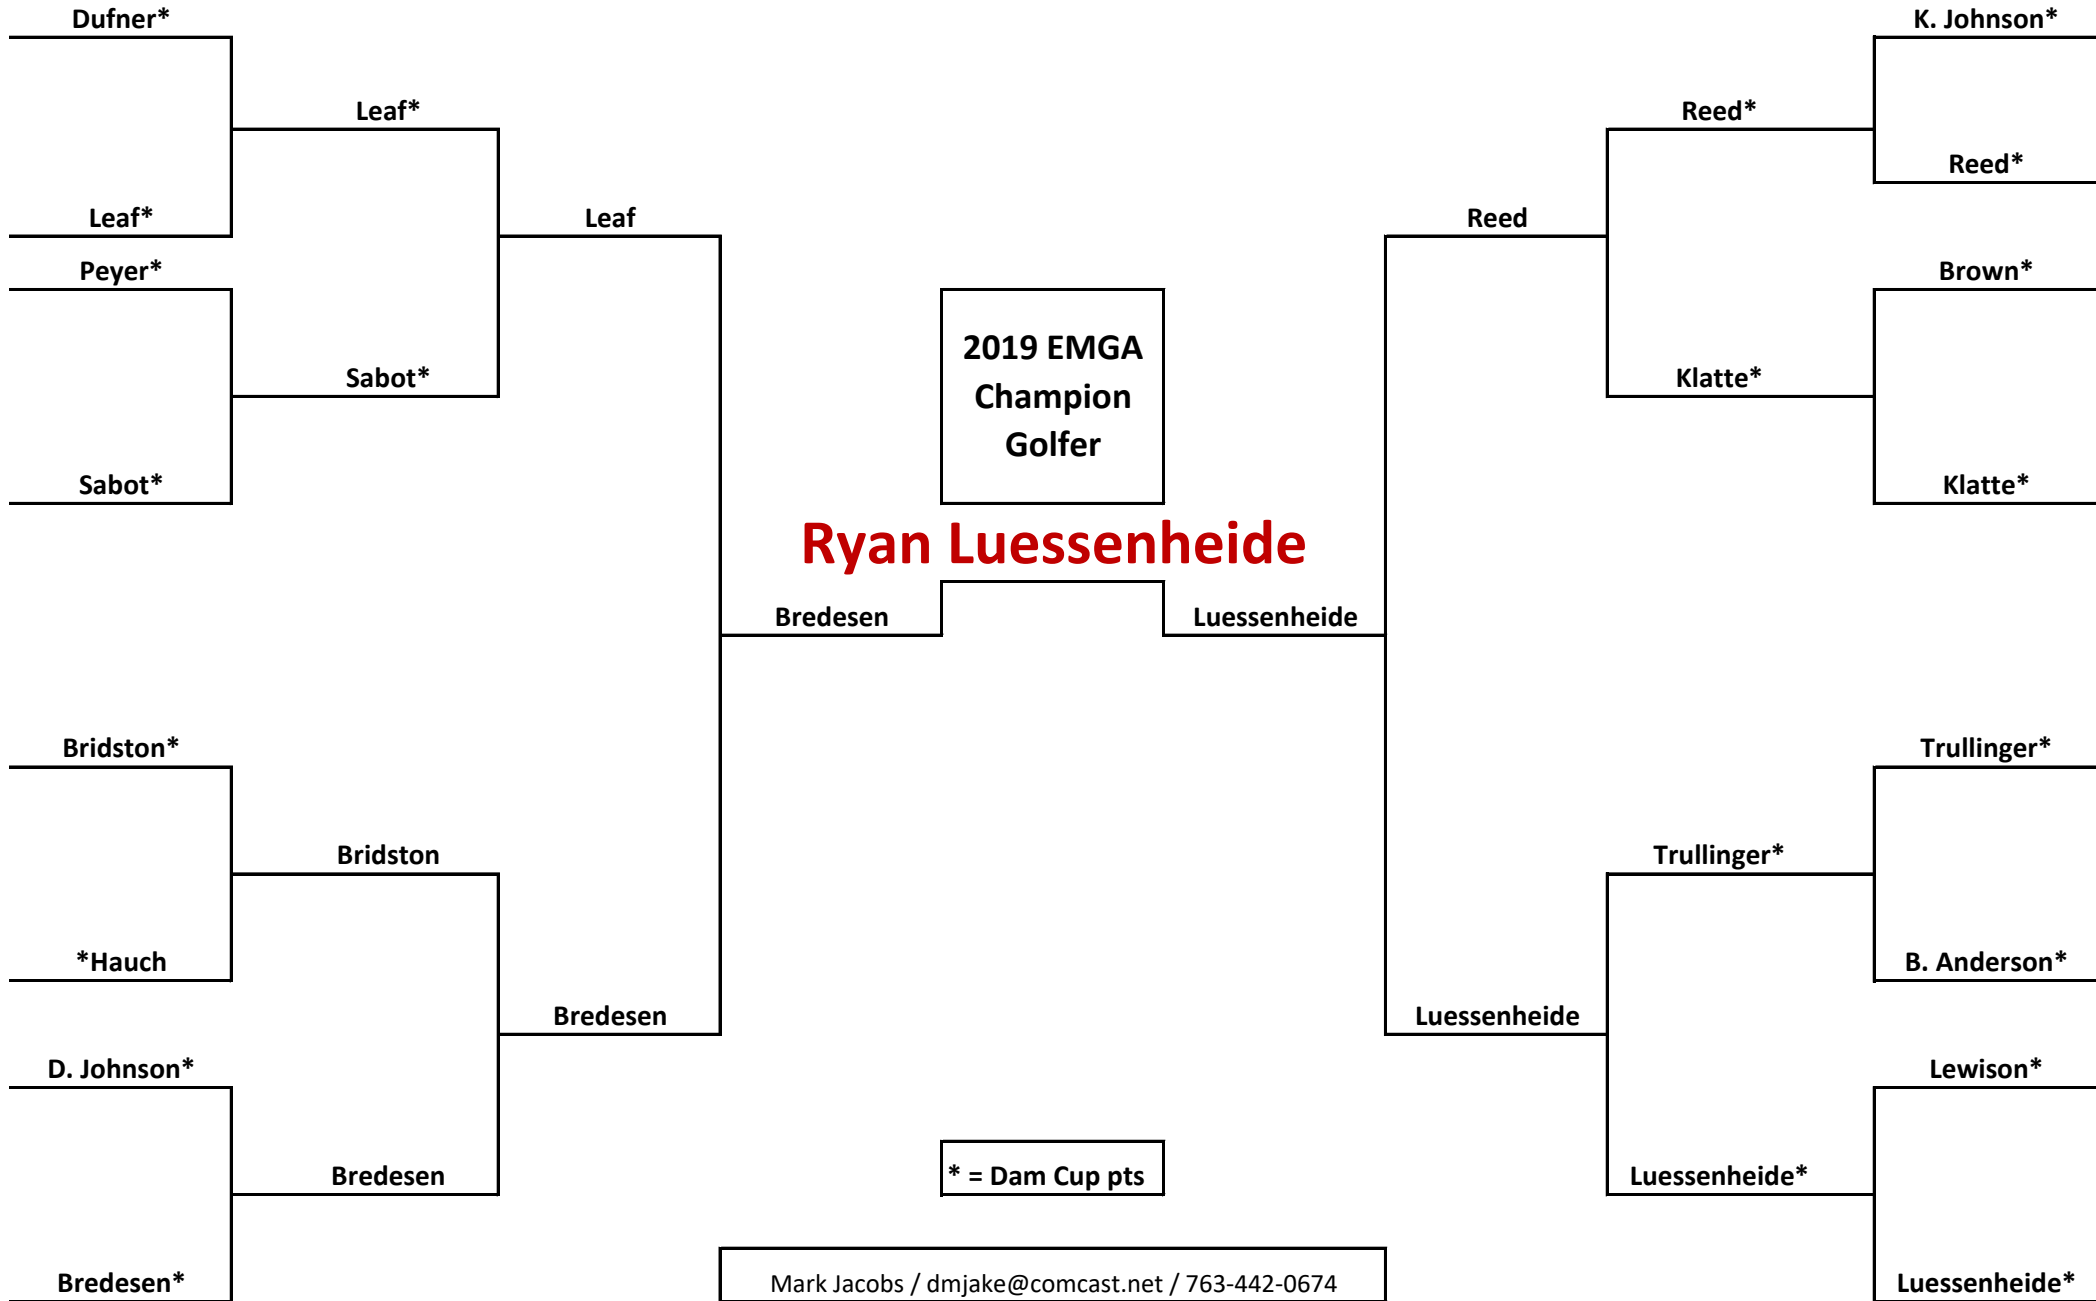

2019 EMGA Match Play Singles Scratch

6/30/2019

7/31/2019

8/31/2019

9/30/2019

8/31/2019

7/31/2019

6/30/2019