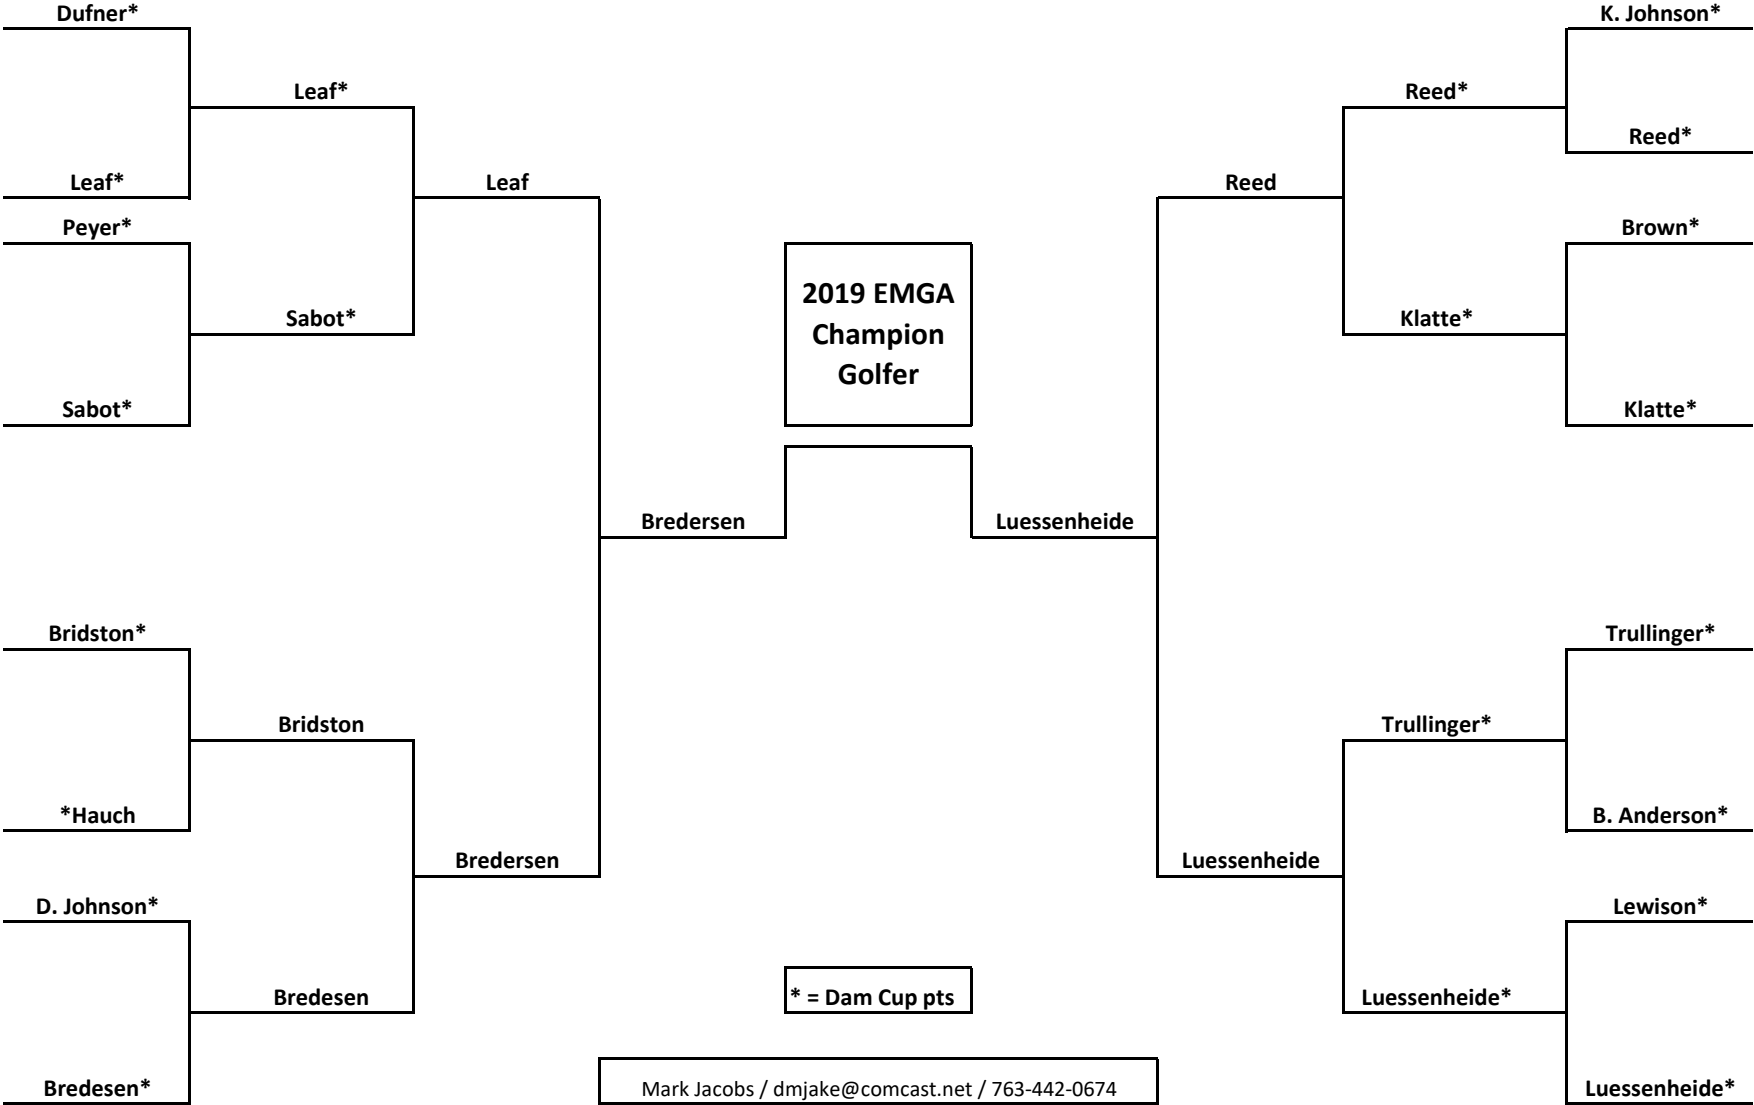

# 2019 EMGA Match Play Singles Scratch

6/30/2019      7/31/2019      8/31/2019      9/30/2019      8/31/2019      7/31/2019      6/30/2019

10/3/2019